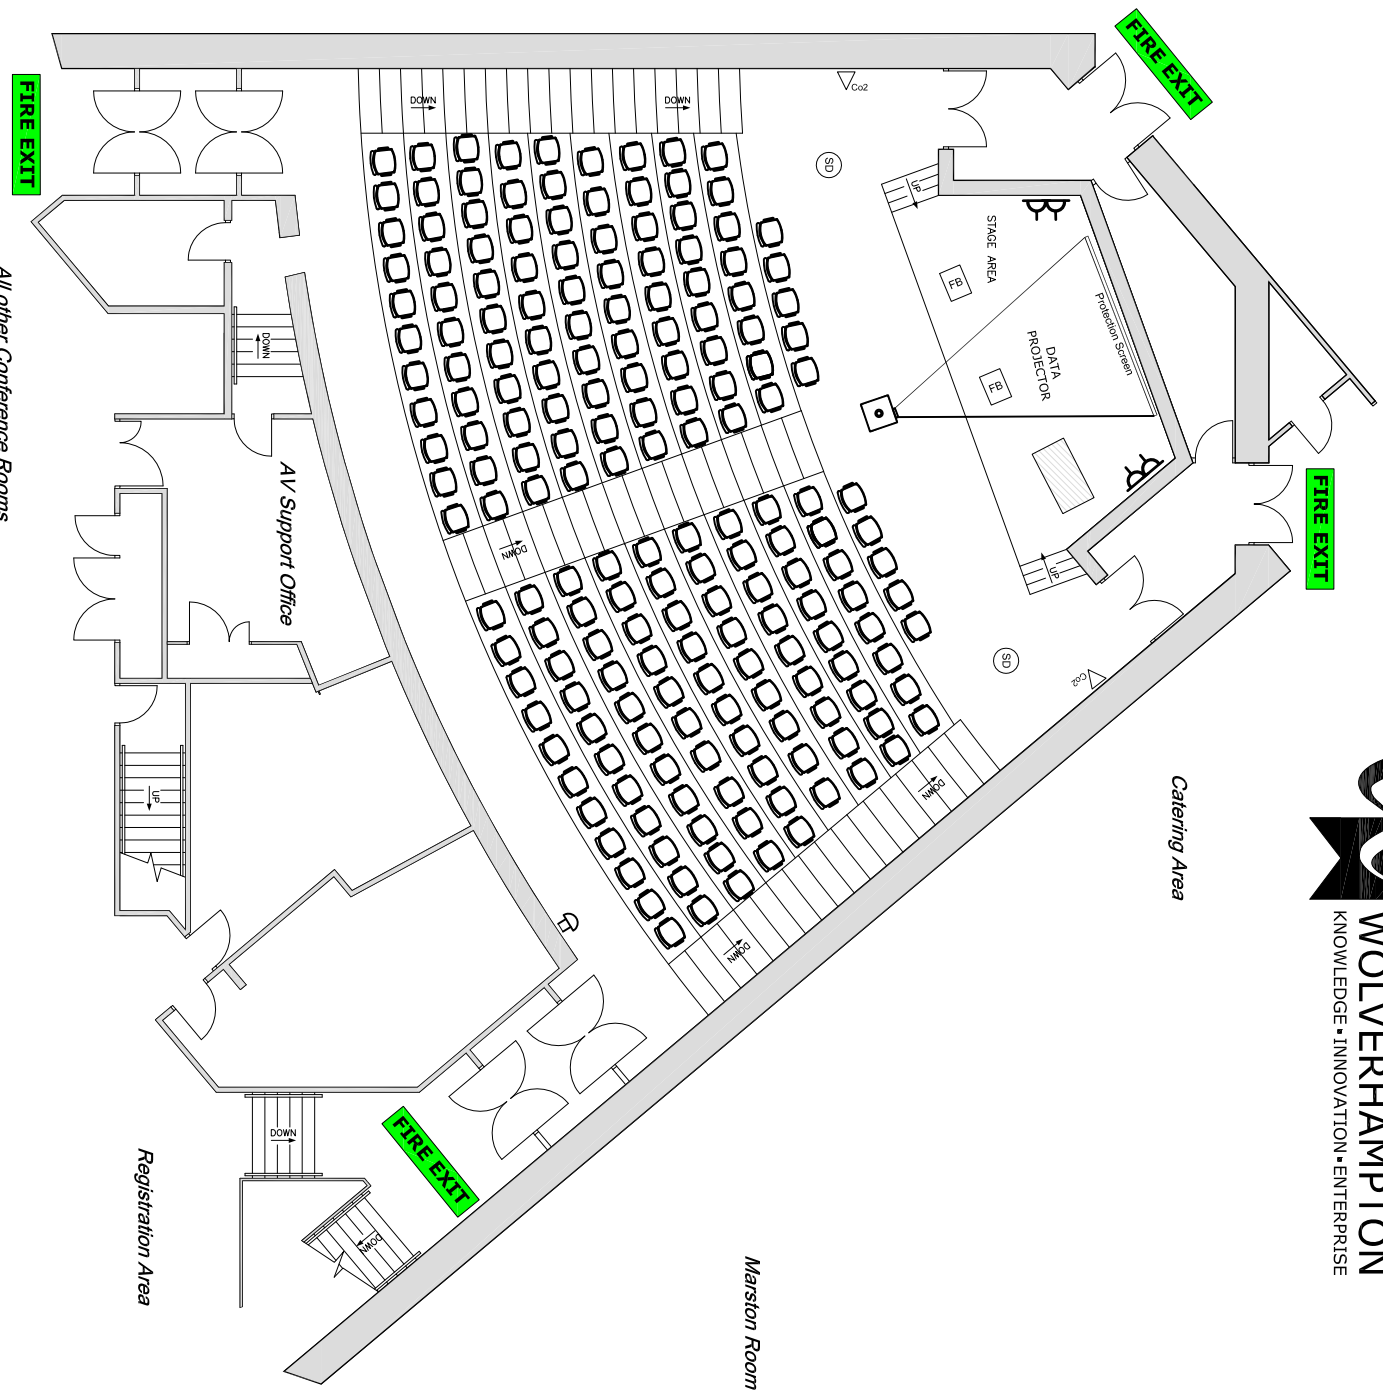

Auditorium
 Seats upto 200
 Wheel Chair Access available
 infront of stage

All other Conference Rooms